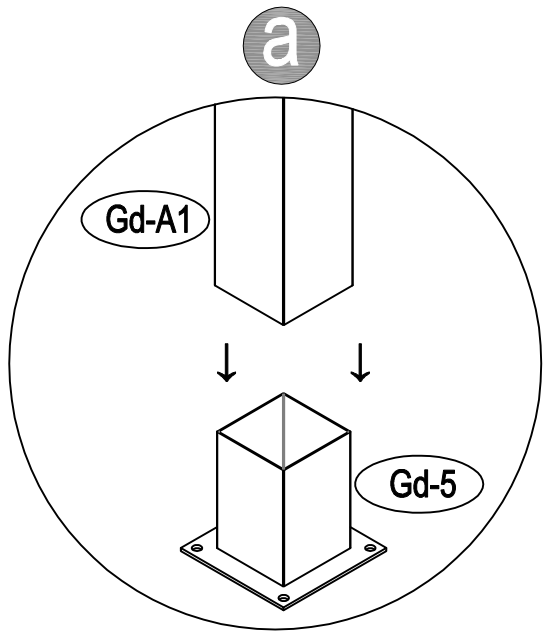

## CLOTURE ART 190H90

2-3H

x2

COM-000247

[x1]

COM-000\*DESIGN\*

[x1]

\*Selon modèle

FR

EN

ES

DE

IT

NL

PL

Gd-A1		860mm	x2	1/1
Gd-A2		1665mm	x3	1/1
Gd-A3		780mm	x2	1/1
Gd-A4		780mm	x2	1/1
Gd-9		1661mm	x1	1/1
Gd-10		1665mm	x1	1/1
Gd-11		1665mm	x1	1/1
Gd-12		271mm	x2	1/1
Gd-13		1610mm	x4	1/1
Gd-5		153X153mm	x2	1/1
Gd-6		125X125mm	x2	1/1
Gd-7		M10x60mm	x8	1/1
Gd-L		27x25mm	x1	1/1
Gd-R		27x25mm	x1	1/1
Gd-E8		ST5x16mm	x12	1/1
Gd-E9		ST4x13mm	x24	1/1

<b>1</b>	 Gd-A1 [x2]	 Gd-5 [x2]	 Gd-E8 [x4]	
----------	---	--	--	--

X2

X2

<b>2</b>	 Gd-7 [x8]			
----------	--	--	--	--

X2

1680

<b>3</b>	 Gd-A3 [x2]	 Gd-E8 [x8]		
----------	---	---	--	--

X2