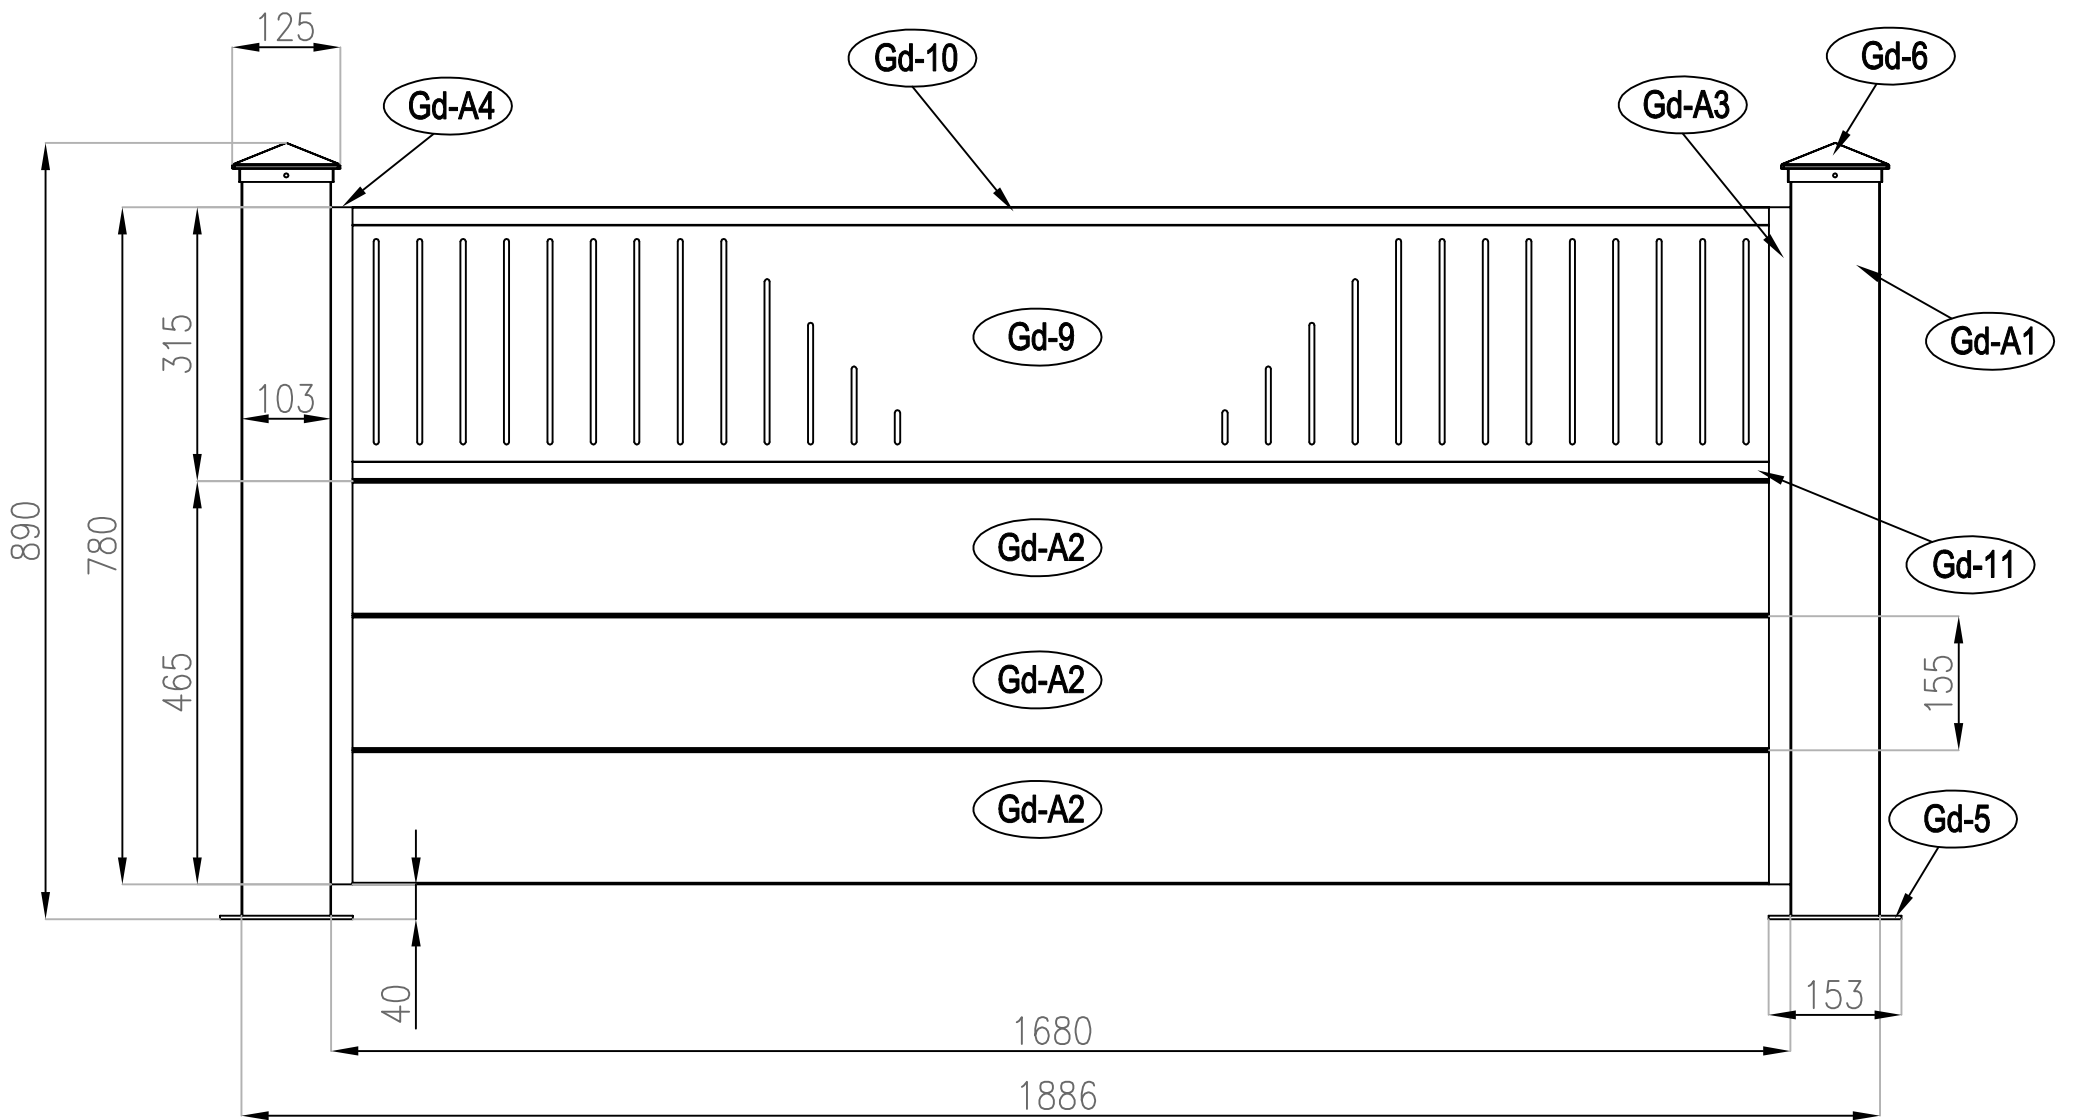

## CLOTURE ART 190H90

2-3H

x2

COM-000247

[x1]

COM-000\*DESIGN\*

[x1]

\*Selon modèle

FR

EN

ES

DE

IT

NL

PL

Gd-A1		860mm	x2	1/1
Gd-A2		1665mm	x3	1/1
Gd-A3		780mm	x2	1/1
Gd-A4		780mm	x2	1/1
Gd-9		1661mm	x1	1/1
Gd-10		1665mm	x1	1/1
Gd-11		1665mm	x1	1/1
Gd-12		271mm	x2	1/1
Gd-13		1610mm	x4	1/1
Gd-5		153X153mm	x2	1/1
Gd-6		125X125mm	x2	1/1
Gd-7		M10x60mm	x8	1/1
Gd-L		27x25mm	x1	1/1
Gd-R		27x25mm	x1	1/1
Gd-E8		ST5x16mm	x12	1/1
Gd-E9		ST4x13mm	x24	1/1